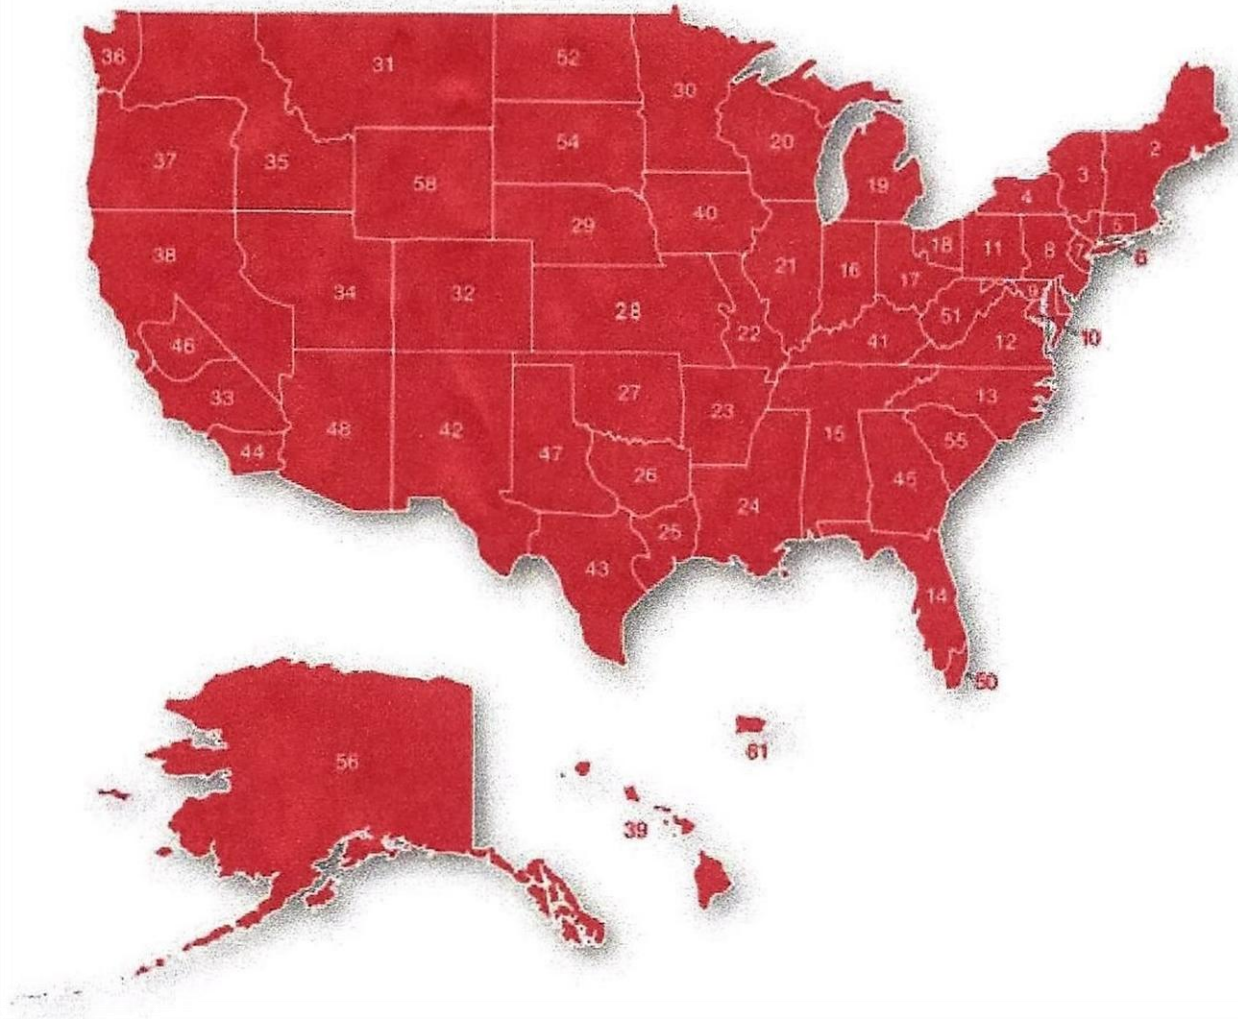

200 Dearborn Avenue, South Beloit IL 61080

**Cliff breakers Riverside Hotel & Conference Center** - 815-282-3033

700 West Riverside Blvd., Rockford IL 61103

**Airports:**

**Chicago/Rockford International Airport** - Rockford IL 4.9 miles

**Dane County Regional Truax Field** - Madison WI 76.1 miles

**Chicago O'Hare International Airport** - Chicago IL 75.5 miles

**Chicago Midway International Airport** - Chicago IL 100 miles

**General Mitchell International Airport** - Milwaukee WI 111 miles

**Dubuque Regional Airport** - Dubuque IA 100 miles

**Quad City International Airport** - Moline IL 123 miles

## MAP OF DISTRICTS